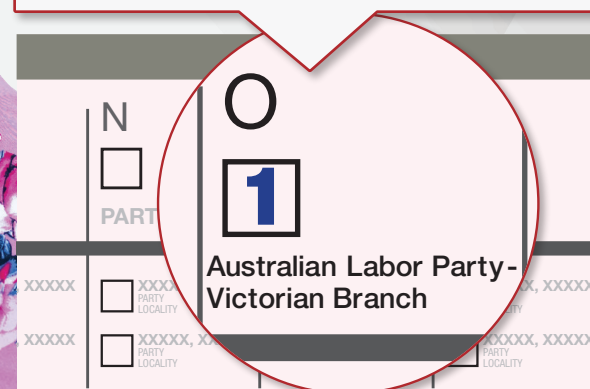

HOW TO VOTE FOR Naomi Oakley Labor for Warrandyte

STEP 1

Warrandyte

NUMBER EVERY BOX

Warrandyte District

Number every box as shown, using numbers only.

- 1** OAKLEY, Naomi
Australian Labor Party - Victorian Branch
- 2** RAE, Nicola
- 3** PILLI, Cynthia
- 4** JOSHI, Deepak
- 5** SMITH, Ryan
- 6** VERNAY, Richard

STEP 2

LARGE BALLOT PAPER:

Just put Number **1** in Box "O" for the **Australian Labor Party**.

OR

Vote below the line by clearly numbering at least 5 boxes starting with the ALP candidates.

Authorised by C. Ford, ALP, 438
Docklands Drive, Docklands VIC 3008.
Printed by Kosdown Printing, 10 Rocklea
Drive, Port Melbourne 3207. Registered
by the Victorian Electoral Commission.